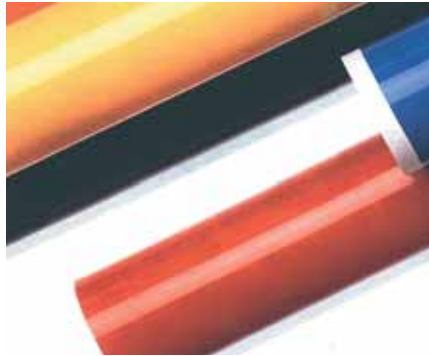

# Surface Applied Vinyl

Arch Deco Glass® fabricates surface applied vinyl using the latest technology and vinyl. The vinyl is a self-adhesive long lasting product available in many colors and types, depending on your application. The vinyl can be applied directly to the glass at Arch Deco Glass®, or it can be shipped to be applied in the field, pre-masked for easy installation. Vinyl can be applied to a variety of surfaces besides glass offering a wide range of uses.

The Arch Deco Glass® design team will work with you to create your decal and to insure that the vinyl selected will meet your requirements.

*FreeStyle Design Advertising, Inc. – Cincinnati  
Designer: Greg Grupenhof  
Product: Surfaced Applied Vinyl*